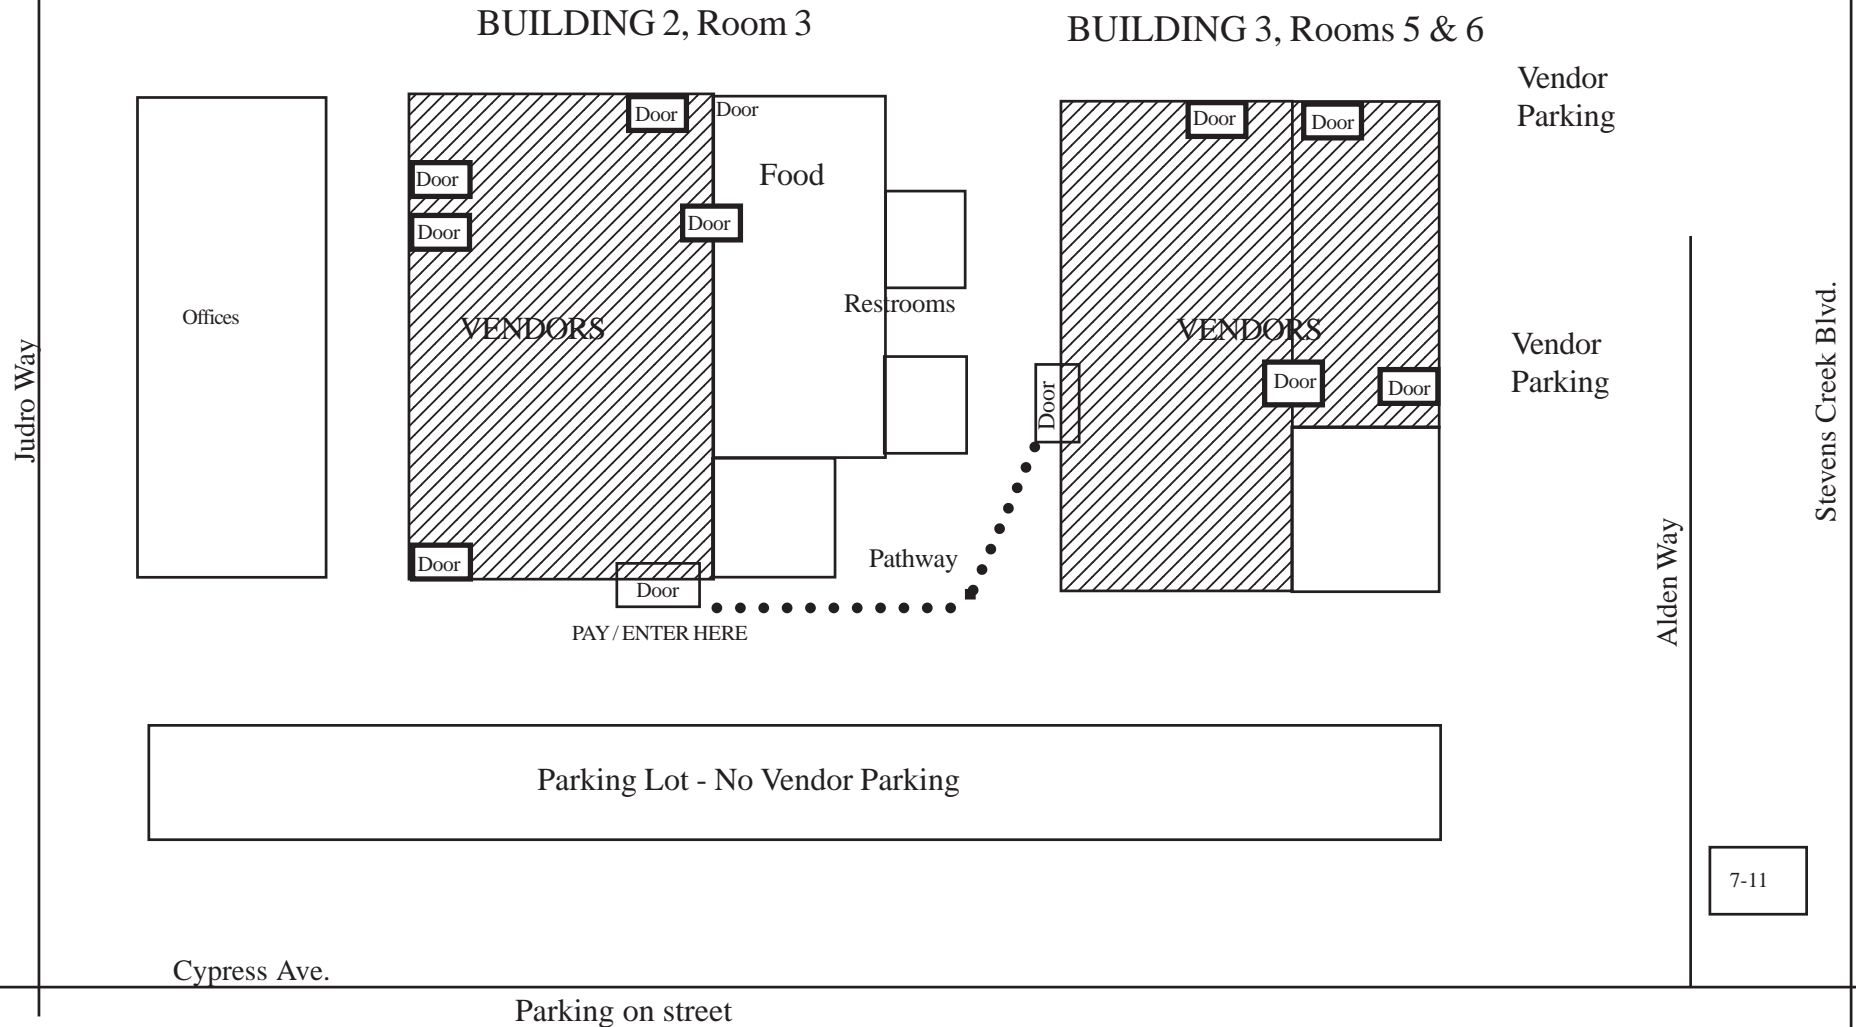

Cypress Community Center, 403 S. Cypress Ave., San Jose, CA 95117

San Tomas Expressway

Vendors (shaded areas below) are only located in Building 2, Room 3, and Building 3, Rooms 5 & 6. Restrooms are on the pathway between both buildings, and food is in Building 2. You must pay at Building 2, and you need a stamp to enter Building 3 or re-enter Building 2.